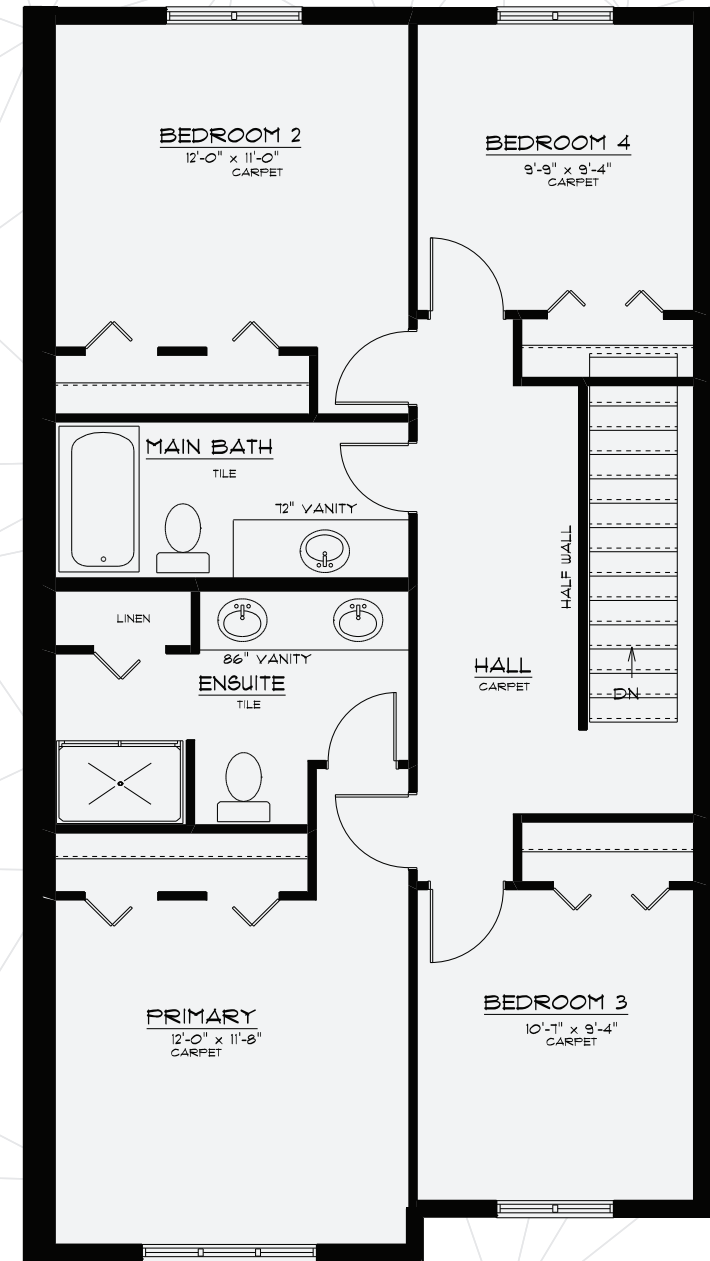

The Townhomes

Model D

Square Footage: 1,706

Bedrooms: 4

Bathrooms: 2.5

Storeys: 2

3 Bedroom, 2 storey, master ensuite, 2.5 baths, single car garage.

www.bromberghomes.com

4 UNITS

Model A Model B Model C Model D

5 UNITS

Model E Model B Model C Model B Model E

FAIRGROUNDS
STRATFORD

The Townhomes

Model D

Square Footage: 1,706

Bedrooms: 4

Bathrooms: 2.5

Storeys: 2

3 Bedroom, 2 storey, master
ensuite, 2.5 baths, single car
garage.

Division of Werner Bromberg Ltd.

www.bromberghomes.com

Main Floor
733 Sq. Ft.

Upper Floor
973 Sq. Ft.