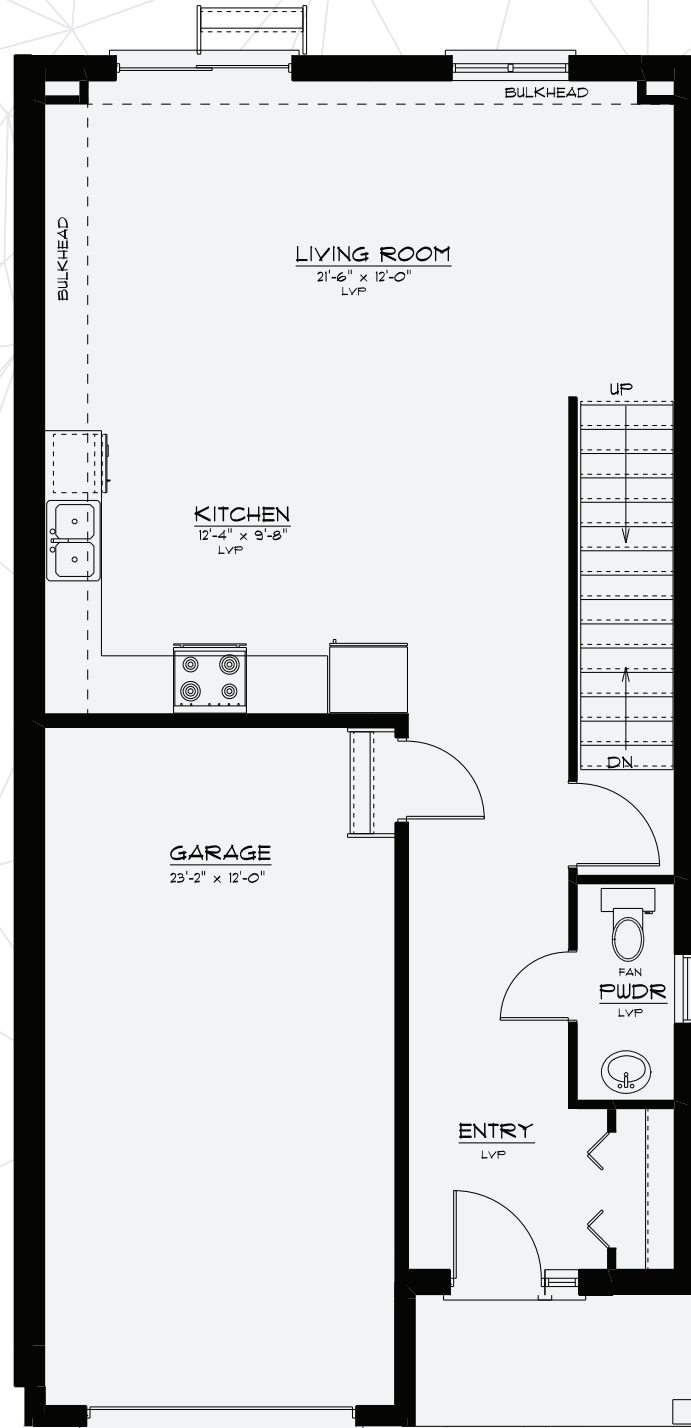

The Townhomes

Model D

Square Footage: 1,706

Bedrooms: 4

Bathrooms: 2.5

Storeys: 2

3 Bedroom, 2 storey, master ensuite, 2.5 baths, single car garage.

www.bromberghomes.com

4 UNITS

Model A Model B Model C Model D

5 UNITS

Model E Model B Model C Model B Model E

FAIRGROUNDS
STRATFORD

The Townhomes

Model D

Square Footage: 1,706

Bedrooms: 4

Bathrooms: 2.5

Storeys: 2

3 Bedroom, 2 storey, master
ensuite, 2.5 baths, single car
garage.

Division of Werner Bromberg Ltd.

www.bromberghomes.com

Main Floor
733 Sq. Ft.

Upper Floor
973 Sq. Ft.